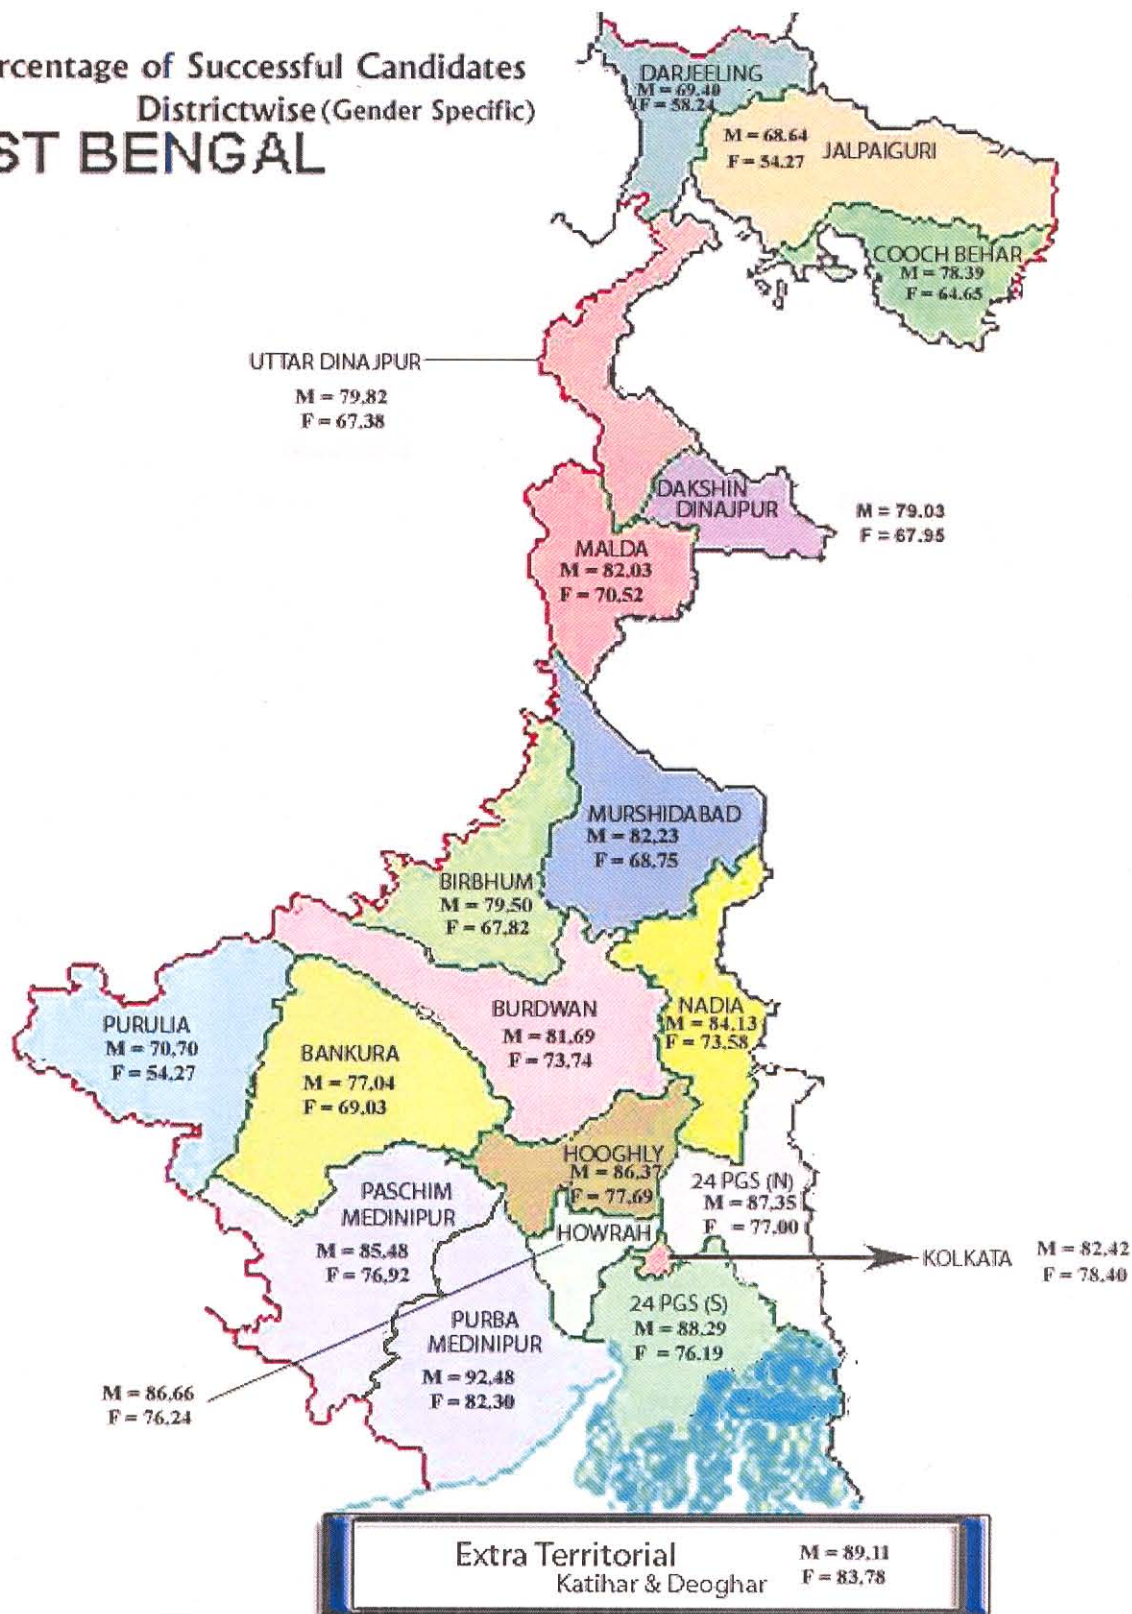

Percentage of Successful Candidates Districtwise (Gender Specific) WEST BENGAL

M = MALE
F = FEMALE

Prasad Ghosh
Spl. Deputy Secretary (Exams)

Partha Roy
Secretary