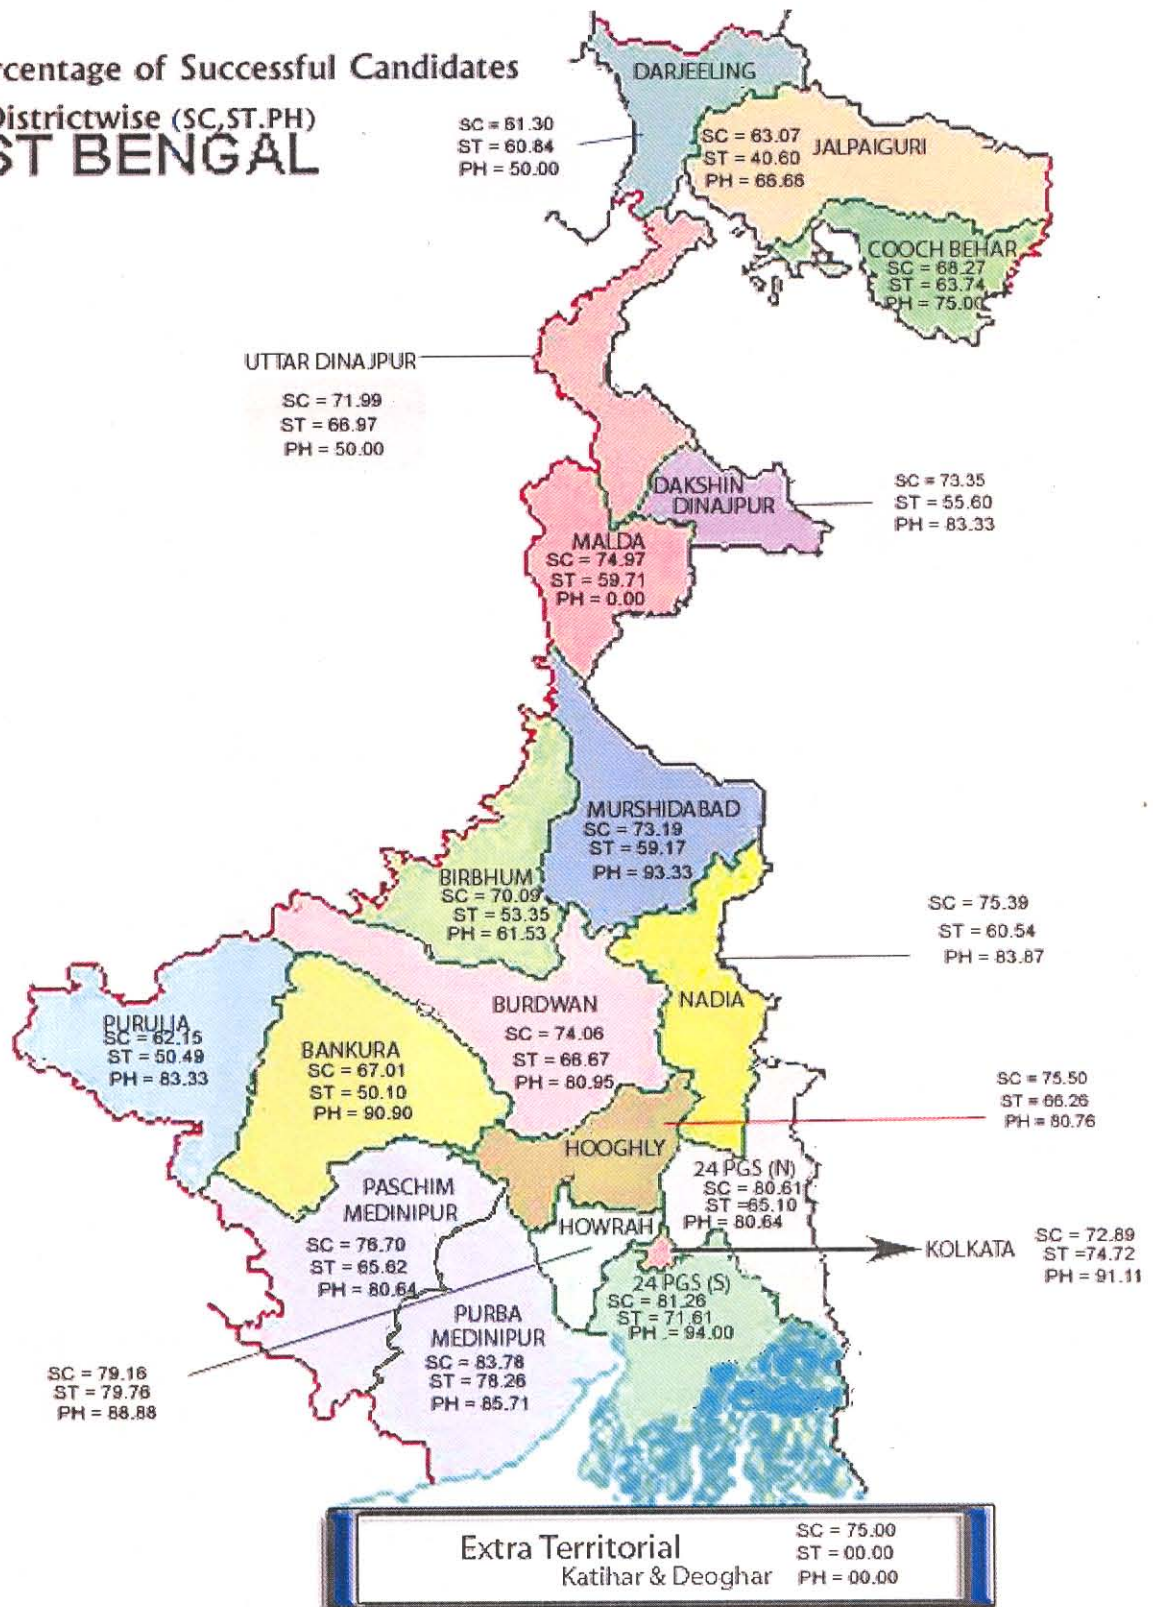

Percentage of Successful Candidates
Districtwise (SC,ST,PH)
WEST BENGAL

SC = SCHEDULED CASTE
 ST = SCHEDULED TRIBE
 PH = PHYSICALLY HANDICAPPED

Pradiip Ghosh
 Spl. Deputy Secretary (Exams)

Partha Roy.
 Secretary