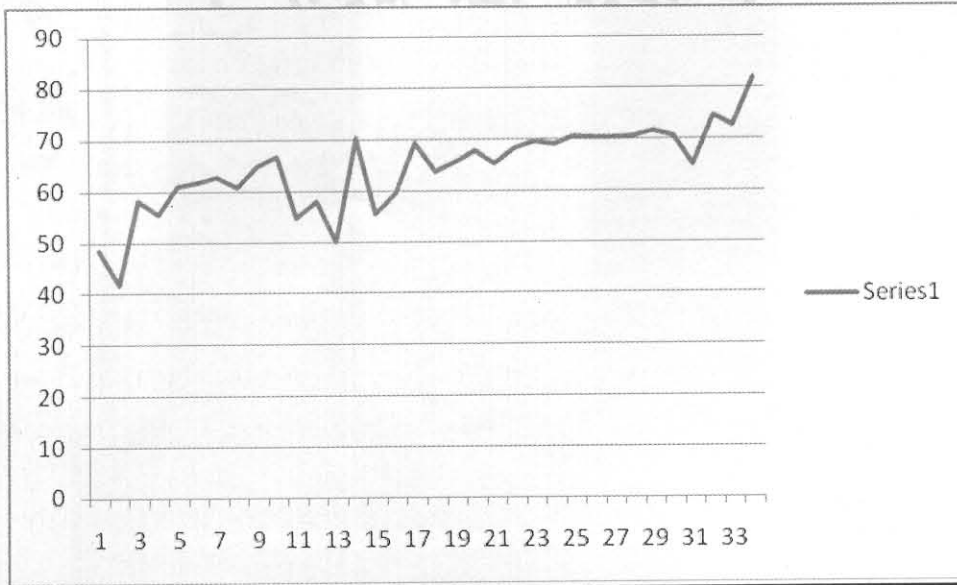

A Comparison Chart Representing Year Wise Pass Percentage

SRL	YEAR	PASS %	SRL	YEAR	PASS %
1	1976	48.53	18	1993	63.66
2	1977	41.73	19	1994	65.54
3	1978	58.18	20	1995	67.75
4	1979	55.39	21	1996	65.33
5	1980	60.97	22	1997	68.15
6	1981	61.65	23	1998	69.47
7	1982	62.8	24	1999	68.94
8	1983	60.76	25	2000	70.45
9	1984	64.79	26	2001	70.23
10	1985	66.64	27	2002	70.19
11	1986	54.78	28	2003	70.45
12	1987	58.02	29	2004	71.61
13	1988	50	30	2005	70.51
14	1989	70.23	31	2006	64.95
15	1990	55.57	32	2007	74.57
16	1991	59.39	33	2008	72.46
17	1992	69.36	34	2009	81.74